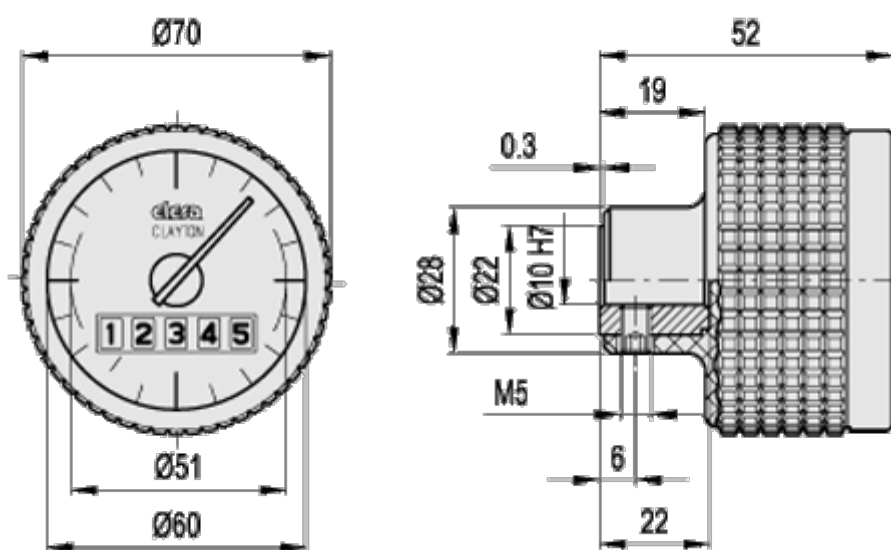

Data Sheet

Article number: 2307058701
Description: E+G Gravity indicator
MBT.70-GW12-0004.0-D

Measures

Indicator accuracy = 0,05